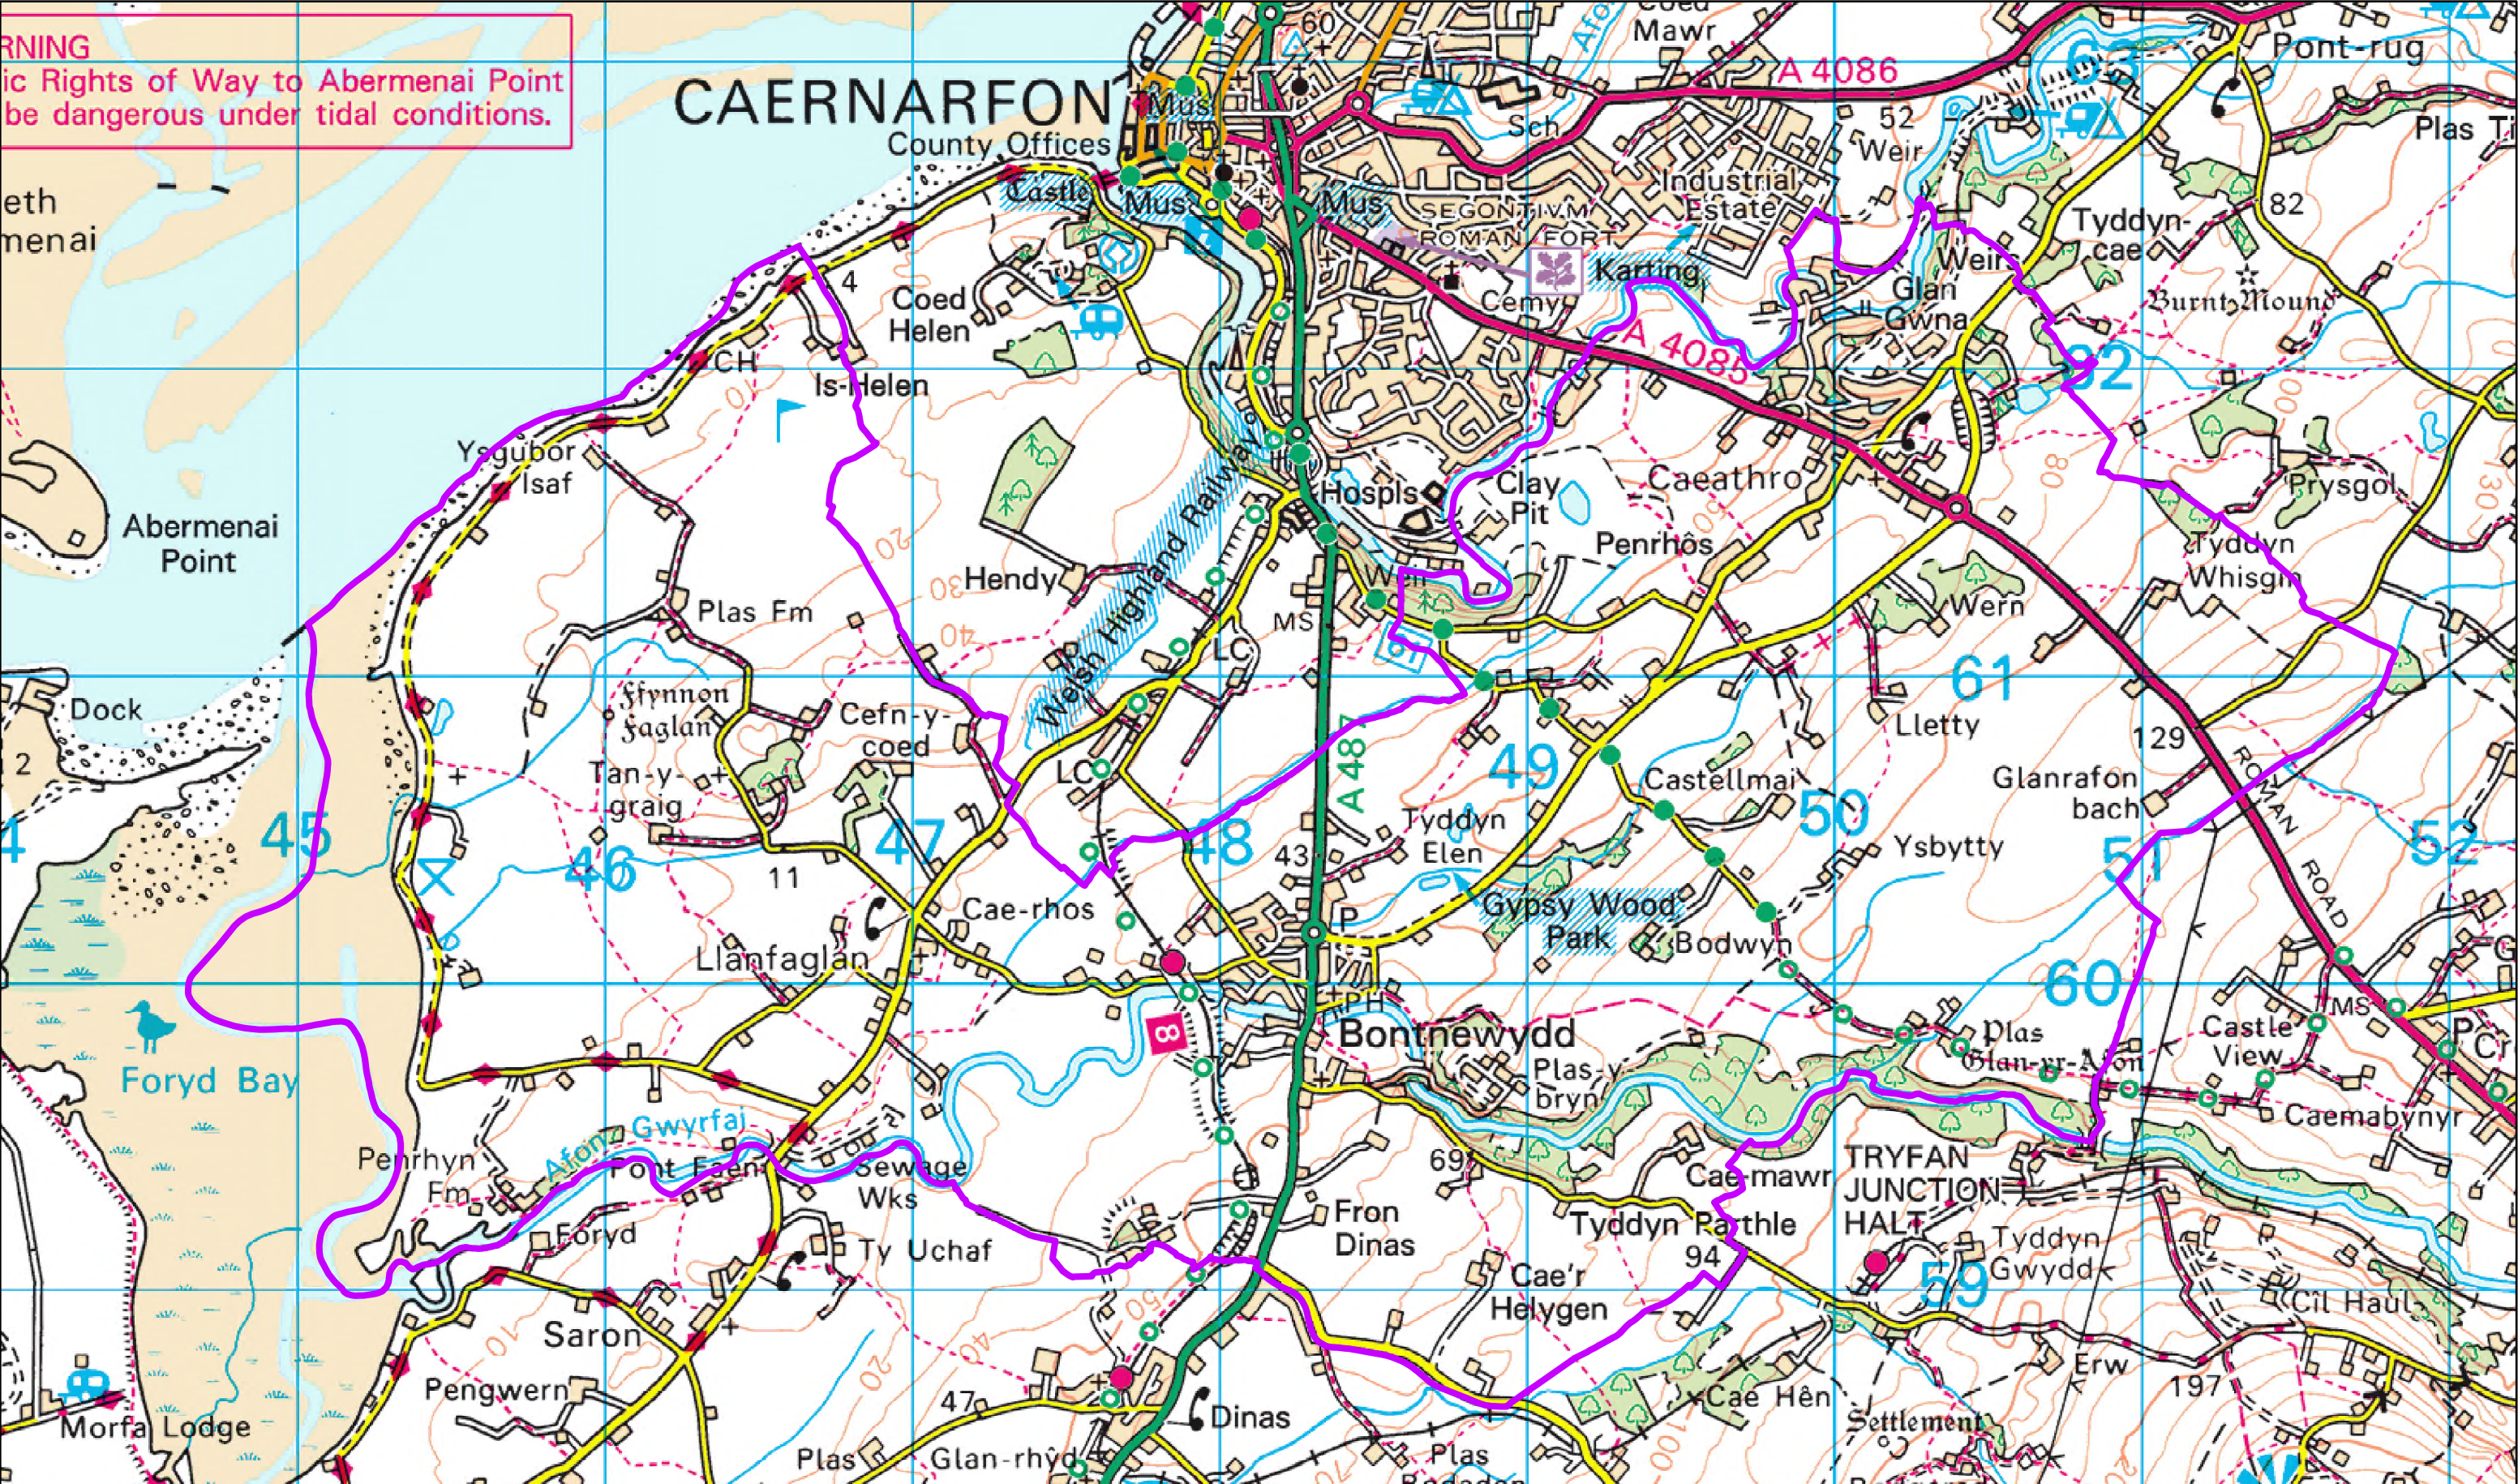

8.8 Ardal Bontnewydd, Llanfaglan a Chaeathro Area Cynnig newydd / New proposal

WARNING
Public Rights of Way to Abermenai Point may be dangerous under tidal conditions.